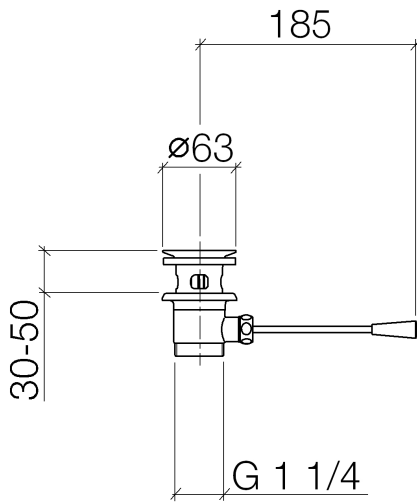

Basin Waste 1 1/4" - Brushed Durabronze (23kt Gold)

IMO

10 300 970

- length of knee lever 185 mm
- Only suitable for basins with an overflow.

Fits: IMO, LULU, MADISON, MEM, TARA, CL.1, LISSÉ, VAIA, META, CYO

	Brushed Durabronze (23kt Gold)	10 300 970-28
	Chrome	10 300 970-00
	Brushed Platinum	10 300 970-06
	Platinum	10 300 970-08
	Durabronze (23kt Gold)	10 300 970-09
	Dark Chrome	10 300 970-19
	Light Gold	10 300 970-26
	Brushed Light Gold	10 300 970-27
	Matte Black	10 300 970-33
	Brushed Bronze	10 300 970-42
	Brushed Champagne (22kt Gold)	10 300 970-46
	Champagne (22kt Gold)	10 300 970-47
	Brushed Chrome	10 300 970-93
	Brushed Dark Platinum	10 300 970-99

10 300 970

10 300 970

Parts for other finishes can be found here: [Chrome](#)

Spare parts list

No.	Item Number	Name	Quantity used	Delivery time
1	90 11 01 026 00-28	cup	1	20
2	04 31 20 016 00-28	plug	1	-
Spare part can no longer be ordered, please order the replacement item				
3	04 28 10 026 00 90	accessories	1	2
4	09 14 03 025 90	seal	1	2
5	09 11 01 023-28	cup	1	20
6	09 14 05 040 90	seal	1	2
7	09 31 09 055-28	pull-rod	1	20
8	09 30 11 049 90	disc	1	2
9	09 23 30 003-28	nut	1	20
10	09 20 01 040-28	handle	1	20