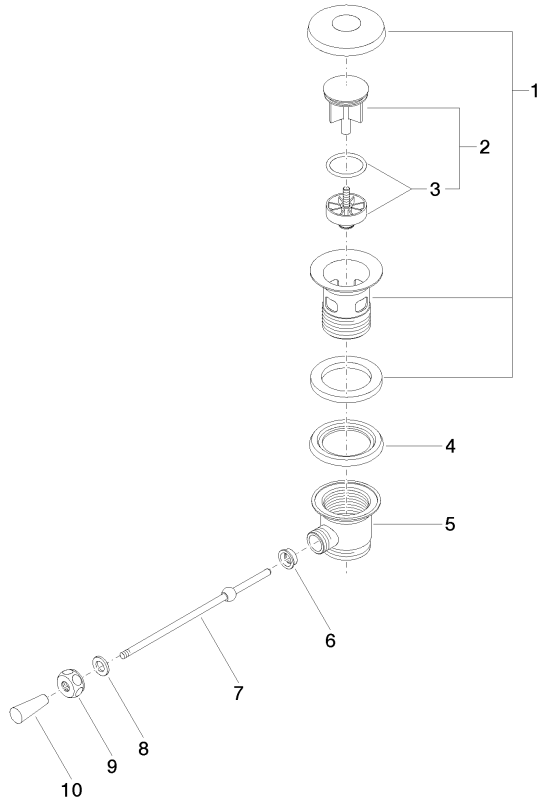

Basin Waste 1 1/4" - Brushed Durabronze (23kt Gold)

IMO

10 300 970

- length of knee lever 185 mm
- Only suitable for basins with an overflow.

Fits: IMO, LULU, MADISON, MEM, TARA, CL.1, LISSÉ, VAIA, META, CYO

	Brushed Durabronze (23kt Gold)	10 300 970-28
	Chrome	10 300 970-00
	Brushed Platinum	10 300 970-06
	Platinum	10 300 970-08
	Durabronze (23kt Gold)	10 300 970-09
	Dark Chrome	10 300 970-19
	Light Gold	10 300 970-26
	Brushed Light Gold	10 300 970-27
	Matte Black	10 300 970-33
	Brushed Bronze	10 300 970-42
	Brushed Champagne (22kt Gold)	10 300 970-46
	Champagne (22kt Gold)	10 300 970-47
	Brushed Chrome	10 300 970-93
	Brushed Dark Platinum	10 300 970-99

10 300 970

10 300 970

Parts for other finishes can be found here: [Chrome](#)

Spare parts list

No.	Item Number	Name	Quantity used	Delivery time
1	90 11 01 026 00-28	cup	1	20
2	04 31 20 016 00-28	plug	1	-
Spare part can no longer be ordered, please order the replacement item				
3	04 28 10 026 00 90	accessories	1	2
4	09 14 03 025 90	seal	1	2
5	09 11 01 023-28	cup	1	20
6	09 14 05 040 90	seal	1	2
7	09 31 09 055-28	pull-rod	1	20
8	09 30 11 049 90	disc	1	2
9	09 23 30 003-28	nut	1	20
10	09 20 01 040-28	handle	1	20